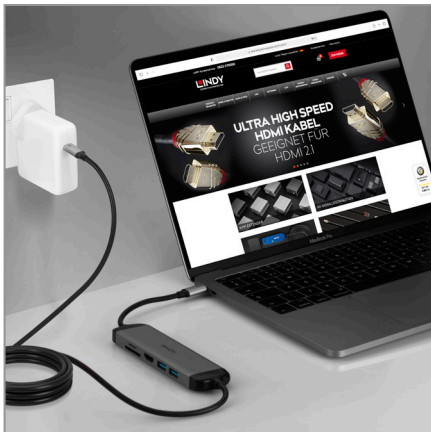

DST-MICRO 140

USB-C LAPTOP MICRO DOCKING STATION

WHAT IT IS

The Lindy DST-Micro 140 is a compact and versatile micro docking station designed to be adaptable for use in different environments. Part of Lindy's expert docking station range, this product is ideal for those who travel with their tech. Housed in a robust aluminium body, this micro docking station is built to provide adaptability on the go.

WHY YOU NEED IT

- **MULTIFUNCTIONAL.** The Micro 140 unlocks connectivity for your device with SuperSpeed USB, SD/micro SD card reader and a 4k capable HDMI port.
- **PASS-THROUGH CHARGING.** With pass-through charging of up to 60W and the 1.4m power delivery cable, the Micro 140 provides you with an incredibly adaptable and capable docking station.
- **PLUG AND PLAY.** The Micro 140 does not require any driver installation. This allows for seamless large-scale implementation and a hassle-free experience.

WHERE IT GOES

RESIDENTIAL

OFFICE

HYBRID
WORKING

EDUCATION

DST-MICRO 140

DST-Micro 140 is the ultimate travel dock with 4K HDMI and 1.4m 60W charging cable.

Neat connection for multiple ports.