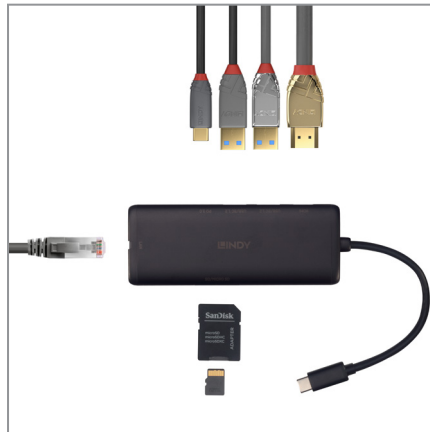

## WHAT IT IS

The Lindy DST Mini is a compact, multifunction mini docking station. This product is great for those who need a lightweight, portable solution but cannot compromise on functionality. With SuperSpeed USB, 4k capability and pass-through charging, this docking station is a great solution for any hybrid worker.

## WHY YOU NEED IT

- MULTIFUNCTIONAL PORTS.** The DST-Mini's USB Type A ports are multifunctional. This means that not only do they support SuperSpeed data transfer, but also USB Battery Charging Specification 1.2 for charging mobile devices and other smaller peripherals, quickly.
- ADDED CONNECTIVITY.** Delivering two USB Type A, a PD 3.0 USB-C, 4k HDMI, SD/micro SD card reader and Gigabit Ethernet, this docking station unlocks a world of connectivity for your device.
- PLUG-AND-PLAY.** The DST-Mini does not require any driver installation. This allows for seamless large-scale implementation and a hassle-free experience.

## DST-MINI

Affordable compact docking station with 4K HDMI and BC 1.2 device charging.

### WHERE IT GOES

RESIDENTIAL

OFFICE

HYBRID WORKING

EDUCATION

Sleek and compact design.

Neat connection for multiple ports.

Connects to any computer that supports USB Type C and DisplayPort Alternate Mode.