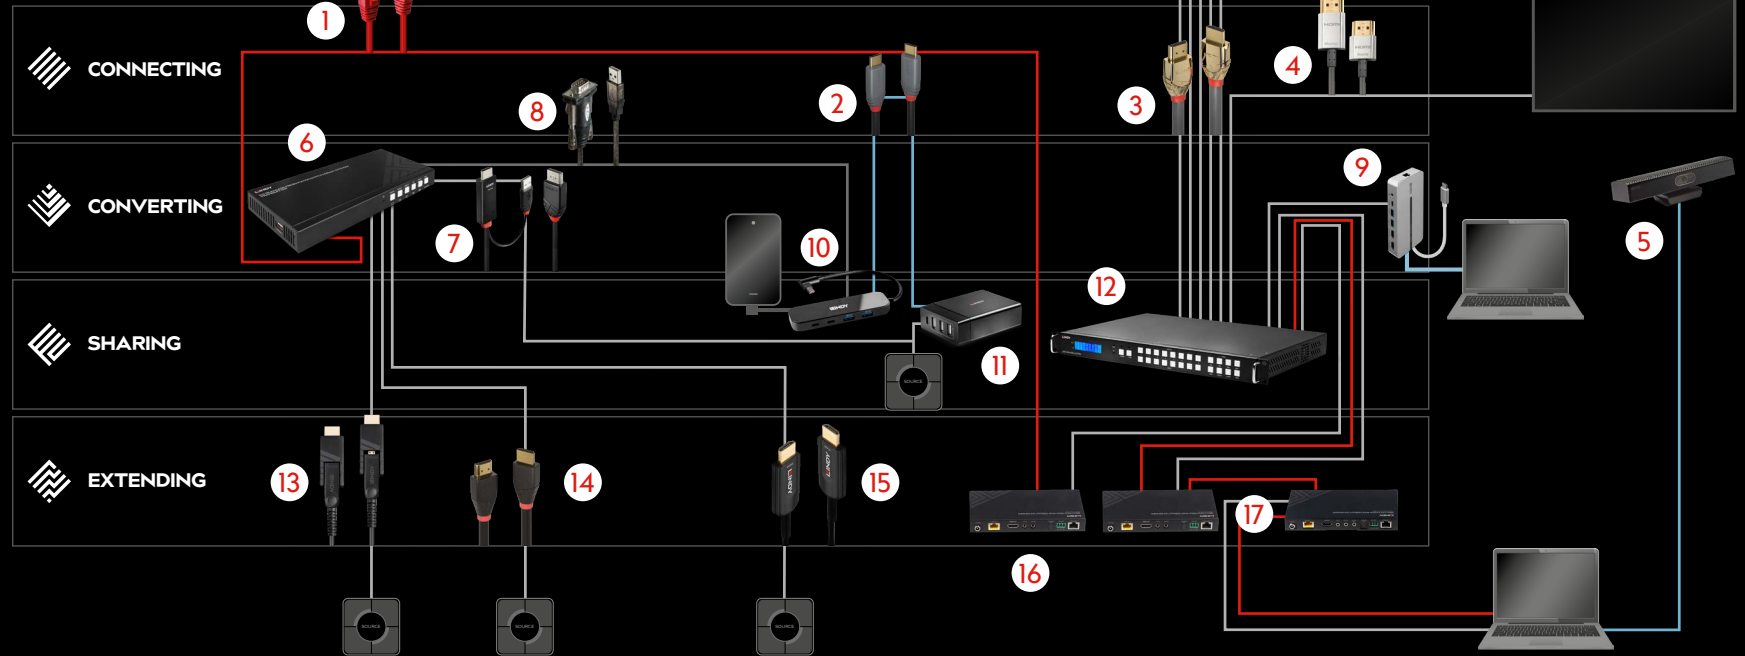

SEE BEYOND THE WALL

lindy.de/Highlights

See beyond the video wall and discover how Lindy Pro AV solutions provide the flexibility and performance to enhance and inspire your digital signage creativity.

See Lindy Combined Connectivity in action with our sharing, extending, connecting and converting concepts. An 8x8 HDMI Video Wall Scaling Matrix that drives a 4K video wall; a 5x2 HDBaseT Presentation Switch that provides multiple, seamless switching options from a wide range of HD sources; an HDBaseT extender that can send 4K HDMI, audio and control signals up to an incredible 100m; the new DST-Mx Duo laptop docking station that provides a range of connectivity for the latest laptops and M1/M2 Macbooks.

See how all these products and more can be integrated using Lindy high performance standard, active and hybrid connection cables and adapters.

CONNECTING

1. 1 Cat.6 S/FTP LSZH Network Cable, Red, 0.3-30m
   ▶ No. 45620-45630
2. 2 USB 3.2 Type C to C Cable, 20Gbps, 5A, PD, Anthra Line, 0.5-1.5m
   ▶ No. 36900-36902
3. 3 Ultra High Speed HDMI Cable, Gold Line, 1-5m
   ▶ No. 37601-37604

1. 4 CROMO Slim HDMI High Speed A/A Cable, 0.5-4.5m
   ▶ No. 41670-41676

1. 5 USB Conference Soundbar & Camera, Type A 4K30
   ▶ No. 43905

CONVERTING

1. 6 5 Port Seamless Presentation Switch HDBaseT Extender - TX
   ▶ No. 38338

1. 7 HDMI to DisplayPort Cable, 1-3m
   ▶ No. 41498-41500

1. 8 USB to Serial Converter Lite
   ▶ No. 42855

1. 9 DST-Mx Duo USB-C Laptop/MacBook Mini Docking Station
   ▶ No. 43360

SHARING

1. 10 4 Port USB 3.2 Gen 2 Type C Hub with Power Delivery
   ▶ No. 43334

1. 11 4 Port USB Type C & A Smart Charger with Power Delivery, 72W
   ▶ No. 73329

1. 12 8x8 HDMI 18G Matrix with Video Wall Scaling
   ▶ No. 38260

EXTENDING

1. 13 Fibre Optic Hybrid Micro-HDMI 4K60 Cable with Detachable HDMI & DVI Connectors, 10-100m
   ▶ No. 38320-38326

1. 14 Active HDMI 4K60 Cable, 10-30m
   ▶ No. 41071-41075

1. 15 Fibre Optic Hybrid Ultra High Speed HDMI 8K60 Cable, 10-20m
   ▶ No. 38380-38382

1. 16 100m Cat.6 HDMI 4K60, Audio, IR & RS-232 HDBaseT Receiver
   ▶ No. 38342

1. 17 100m Cat.6 HDMI 4K60, Audio, IR & RS-232 HDBaseT Extender
   ▶ No. 38340