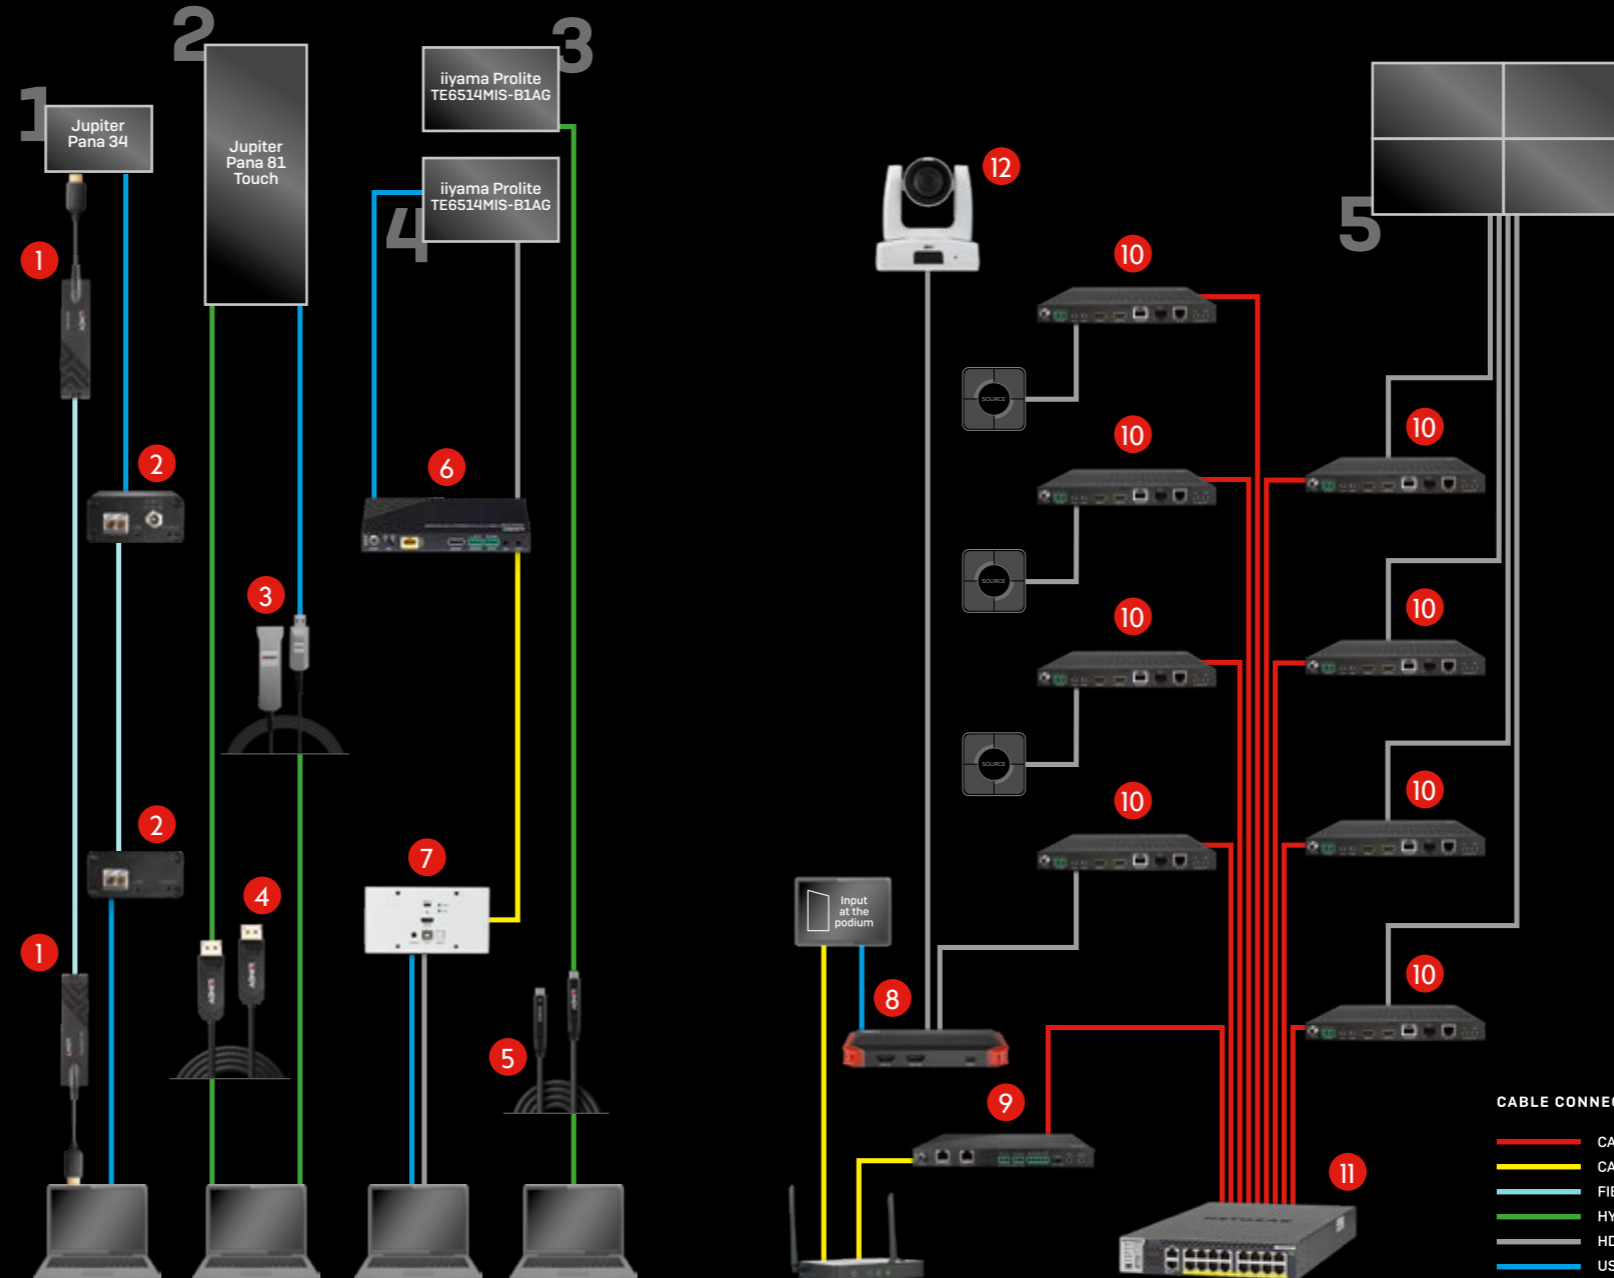

GO FURTHER
GO BETTER
GO LINDY

LONG DISTANCE
EXTENSION
& DISTRIBUTION
SOLUTIONS

DISCOVER **LINDY**
lindy.com

LONG DISTANCE EXTENSION & DISTRIBUTION SOLUTIONS

As digital signage and DoOH (Digital Out Of Home) evolves, especially with big screens, video walls, and remote system control, sending high-quality audio and video over long distances is becoming more important. It's a crucial part of the journey from the original source to the display. So, our theme for ISE 2024 is all about efficiently moving high bandwidth content over large distances. We're excited to showcase our latest products this year, which are designed to enhance and broaden remote transmission for both IT and audio-visual systems.

SDVOE - LIVE EXPERIENCE

As a member of the SDVoE Alliance (Software Defined Video over Ethernet), we will be presenting a live installation at our stand that demonstrates the versatile possibilities of this pioneering technology. A central video wall, fed by several 4K60Hz source devices, completely controlled by an SDVoE controller unit and connected exclusively via an Ethernet switch and SDVoE transceiver. We will also be showing several smaller installations consisting of extension solutions for Touch Screens and a wide variety of transmission media for every conceivable application scenario.

MONITOR 1

- 1 300m Fibre Optic HDMI 4K60 Extender
▶ No. 38179
- 2 350m Fibre Optic USB 3.0 Extender
▶ No. 42708

MONITOR 2

- 3 50m Hybrid USB 3.0 Cable
▶ No. 42701
- 4 10m Fibre Optic Hybrid DisplayPort 2.0 UHBR10 Cable
▶ No. 38520