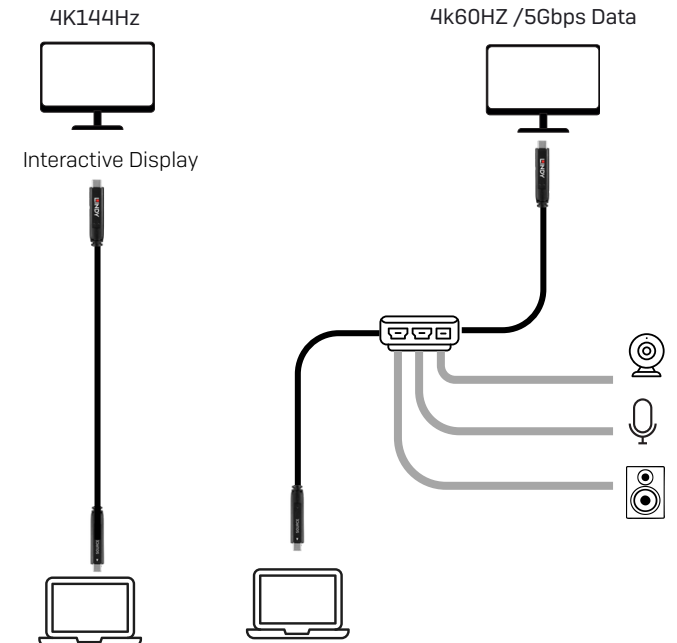

BYOD/BYOM Setups

Compatible with systems like and ViewSonic ViewBoard and Inogeni TOGGLE ROOMS.