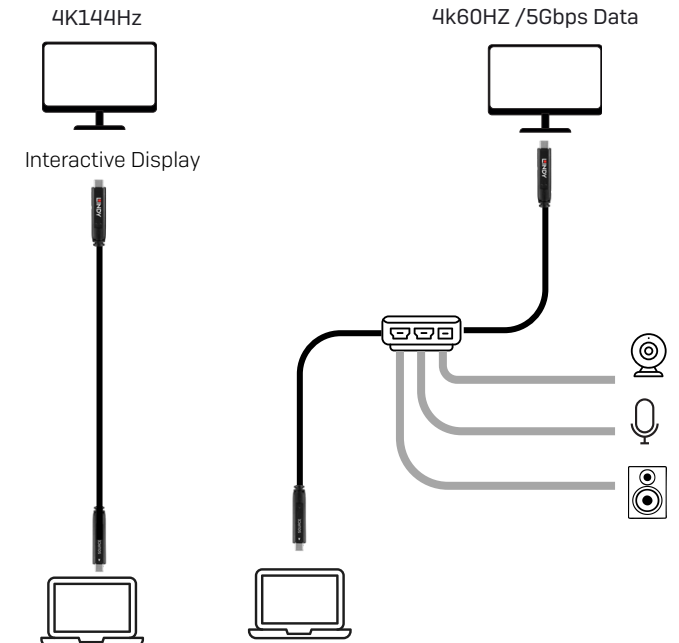

APPLICATIONS

Meeting & Conference Rooms

Connect laptops to LFDs and USB-C displays across long distances.

Classrooms & Auditoriums

Clean, interference-resistant AV installation.

Digital Signage

Integrate display, power, and control in one cable run.

Creative Studios

Power and connect USB-C monitors and devices at a distance.

Enterprise Workstation

Enable high-speed, high-resolution connections in flexible setups.

Retail & Point-of-Sale Systems

Clean, long-distance connections from back-office to displays.

BYOD/BYOM Setups

Compatible with systems like and ViewSonic ViewBoard and Inogeni TOGGLE ROOMS.

PARTNER SOLUTIONS

INOGENI

The combination of Inogeni's Toggle Rooms/XT and Lindy USB- C Hybrid cable (No. 43399) provides a practical and scalable solution for meeting rooms of all sizes. By eliminating manual switching hassles and USB connectivity limitations, this setup enhances productivity and streamlines meeting experiences.

neat.

Neat's user-friendly devices pair seamlessly with Lindy's high-performance USB-C solutions (No.43398 & No. 43399) ensuring full functionality across any room size. Together, they deliver a streamlined, dependable AV experience—ideal for modern, future-ready meeting spaces.