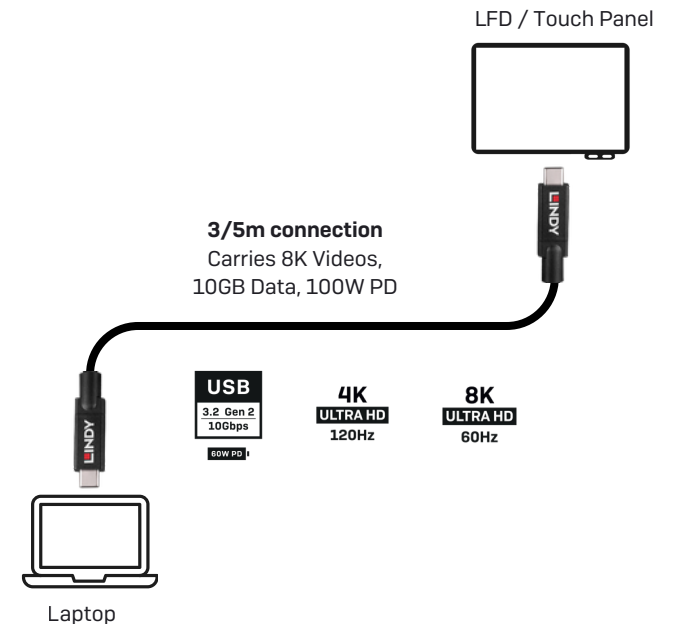

Meeting & Presentation Rooms

Seamlessly connect centralised control devices to displays and peripherals across the room.