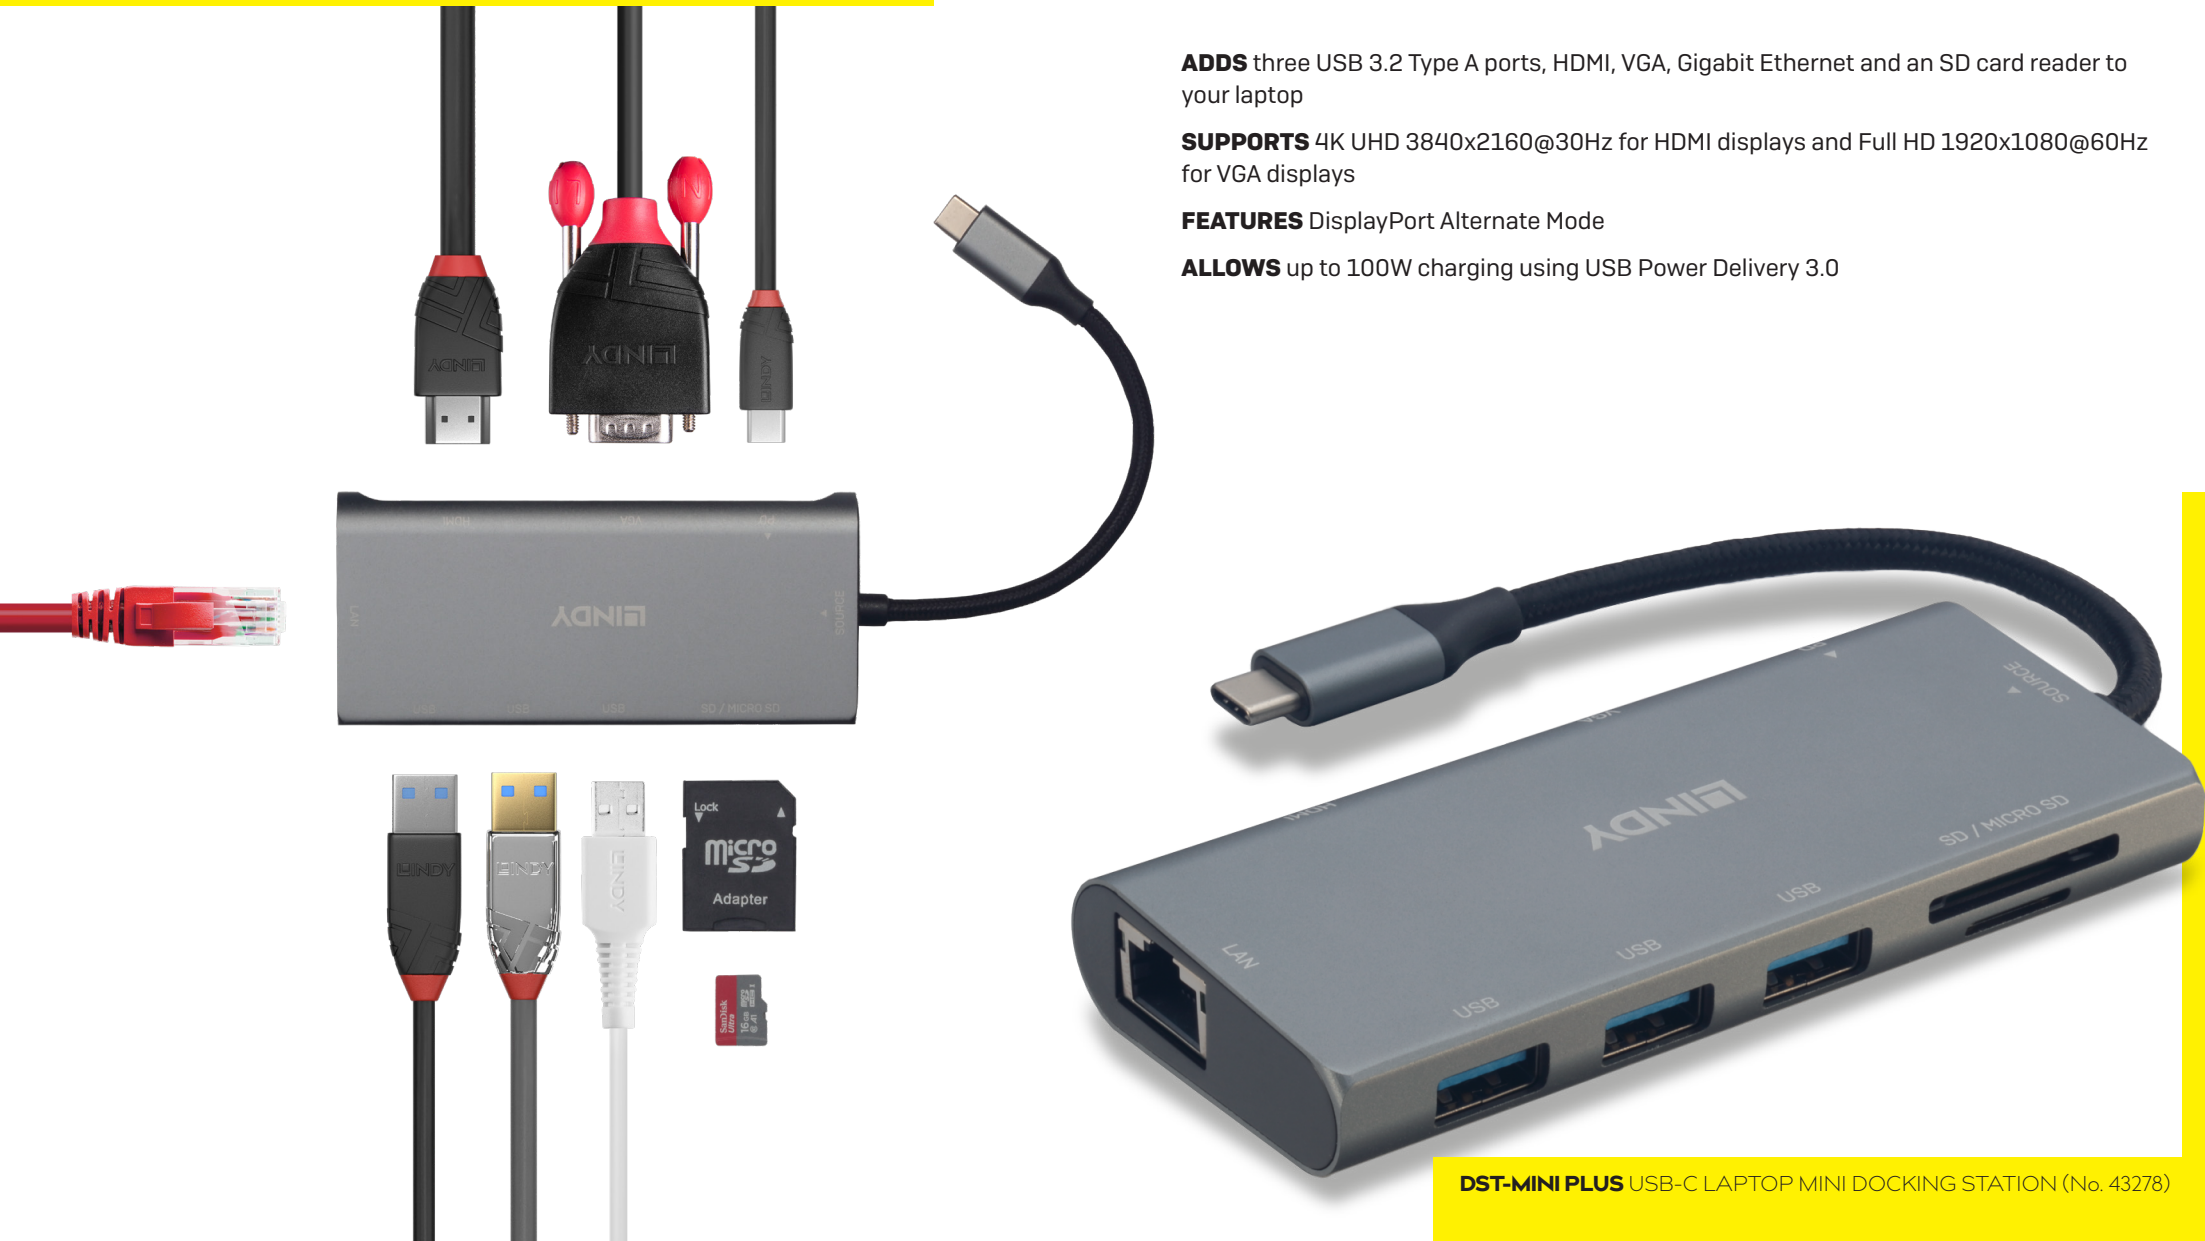

The Lindy DST-Mini Plus is a compact, multifunctional solution for hybrid workers. Housed in a robust aluminium case with a high-quality braided USB-C cable, this dock has been designed for durability during travel. With support for HDMI and VGA, this product is ideal for those who have a legacy VGA monitor they wish to continue to use.

ADDS three USB 3.2 Type A ports, HDMI, VGA, Gigabit Ethernet and an SD card reader to your laptop

SUPPORTS 4K UHD 3840x2160@30Hz for HDMI displays and Full HD 1920x1080@60Hz for VGA displays

FEATURES DisplayPort Alternate Mode

ALLOWS up to 100W charging using USB Power Delivery 3.0

DST-MINI PLUS. THE PRACTICAL SOLUTION FOR HYBRID WORKING

- **EXTENDED DISPLAYS.** The DST-Mini Plus can support a 4K extended display at 30Hz or 1080p Full HD 60Hz via its HDMI port. It does this through a single USB-C connection using DisplayPort Alternate Mode. Alternatively, you can access crisp 1080p Full HD via the legacy VGA connection. If both video outputs are connected, 1080p Full HD is possible with the displays showing mirrored content.

- **PLUG-AND-PLAY.** The Mini Plus does not require any driver installation. This allows for seamless large-scale implementation and a hassle-free experience.

- **ADDED CONNECTIVITY.** Providing three SuperSpeed USB Type A ports (5Gbps), SD/micro SD card reader, USB-C PD, Gigabit Ethernet, VGA and HDMI, the DST-Mini Plus unlocks a world of connectivity for your device.