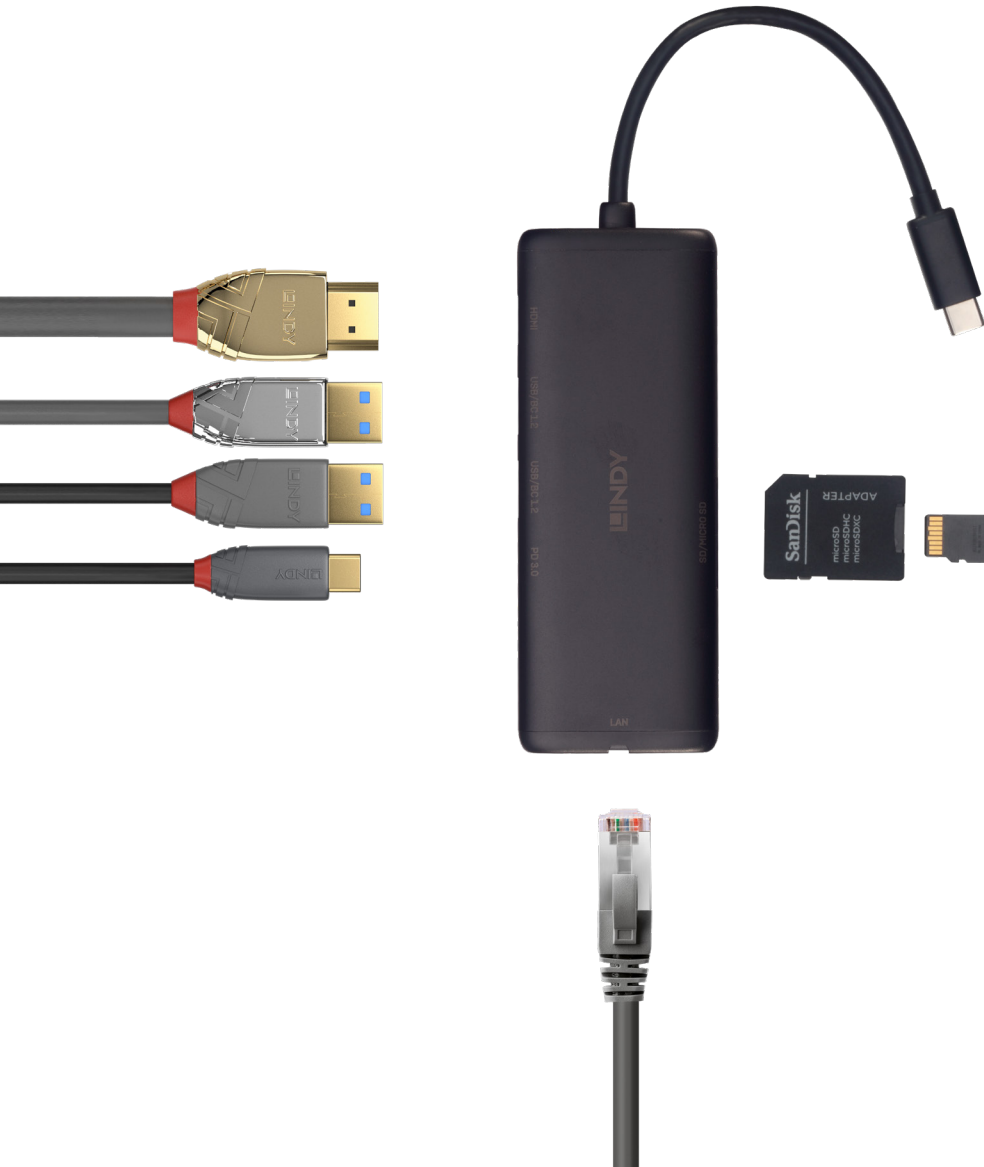

AFFORDABLE & FEATURE PACKED DST-MINI

WE'RE HERE TO HELP!

Please email sales@lindy.co.uk
or call **01642 754000**

DST-MINI

COMPACT DOCKING STATION
WITH 4K HDMI AND BC 1.2
DEVICE CHARGING.

The Lindy DST Mini is a compact, multifunction mini docking station. This product is great for those who need a lightweight, portable solution but cannot compromise on functionality. With SuperSpeed USB, 4K capability, BC 1.2 and pass-through charging, this docking station is a great solution for any hybrid worker.

ADDS two USB Type A ports, an HDMI port, Gigabit Ethernet, an SD / micro SD card reader, and a PD 3.0 port to your laptop

SUPPORTS 4K 3840x2160 60Hz for an HDMI display

FEATURES DisplayPort Alternate Mode

ALLOWS USB Power Delivery [PD 3.0, up to 100W] to charge the connected laptop

THE DST-MINI UNLOCKS A WORLD OF CONNECTIVITY FOR YOUR LAPTOP.

- **MULTIFUNCTIONAL PORTS.** The DST-Mini's USB Type A ports are multifunctional. This means that not only do they support SuperSpeed data transfer, but also USB Battery Charging Specification 1.2 for charging mobile devices and other smaller peripherals, quickly.
- **ADDED CONNECTIVITY.** Delivering two USB Type A, a PD 3.0 USB-C, 4K HDMI, SD/micro SD card reader and Gigabit Ethernet, this docking station unlocks a world of connectivity for your device.
- **PLUG-AND-PLAY.** The DST-Mini does not require any driver installation. This allows for seamless large-scale implementation and a hassle-free experience.

Multifunction USB A ports support both SuperSpeed data transfer and BC 1.2 for quick charging of your devices.

HDMI®

4K
ULTRA HD
60Hz

USB
3.2 Gen 1
5Gbps
100W PD

PD 3.0

Pass Through
UP TO 100W

BC 1.2