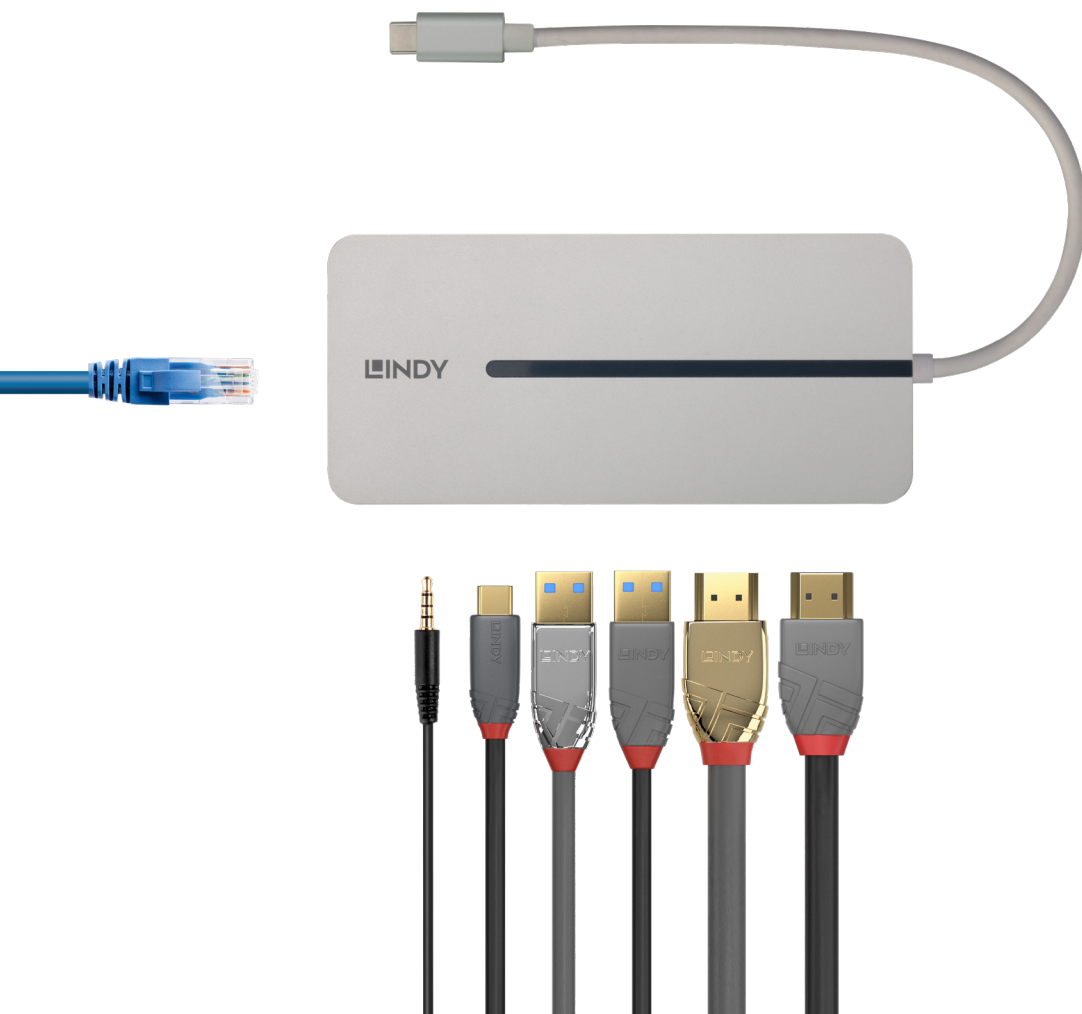

## ENHANCED WINDOWS LAPTOP & M1 / M2 MACBOOK EXPERIENCE WITH SUPPORT FOR DUAL 4K.

**LINDY**  
CONNECTION PERFECTION

The Lindy DST-Mx Duo is a premium solution for connecting your MacBook (including M1 & M2) or Windows laptop to a range of peripherals. Maximising the productivity of any creative by providing extended screen real estate with Ultra HD quality as well as SuperSpeed data transfer for your USB peripherals. Housed in a robust aluminium body, the Mx Duo is reliable and compact, perfect for travel.

**ADDS** Dual 4K 3840x2160 HDMI displays to Windows and Apple M1/M2 PCs

**PROVIDES** 2 USB Type A ports & 1 USB Type C port (5Gbps), Gigabit Ethernet, BC 1.2 and an audio combo port

**SUPPORTS** M1 & M2 MacBooks and Windows laptops via a USB Type C connection

**ALLOWS** USB Power Delivery (3.0, 100W) to charge the laptop while using the DST-Mx Duo

**DST-MX DUO** USB-C MACBOOK / LAPTOP MINI DOCKING STATION (No. 43360)

- **PASS-THROUGH CHARGING.** Thanks to the integrated PD 3.0 port, you can plug your device's charger into the Mx Duo and experience up to 100W pass-through charging (depending on the charger's capabilities). This allows you to charge your device whilst working without having to use up any more ports, meaning there is more connectivity potential for other peripherals and accessories.