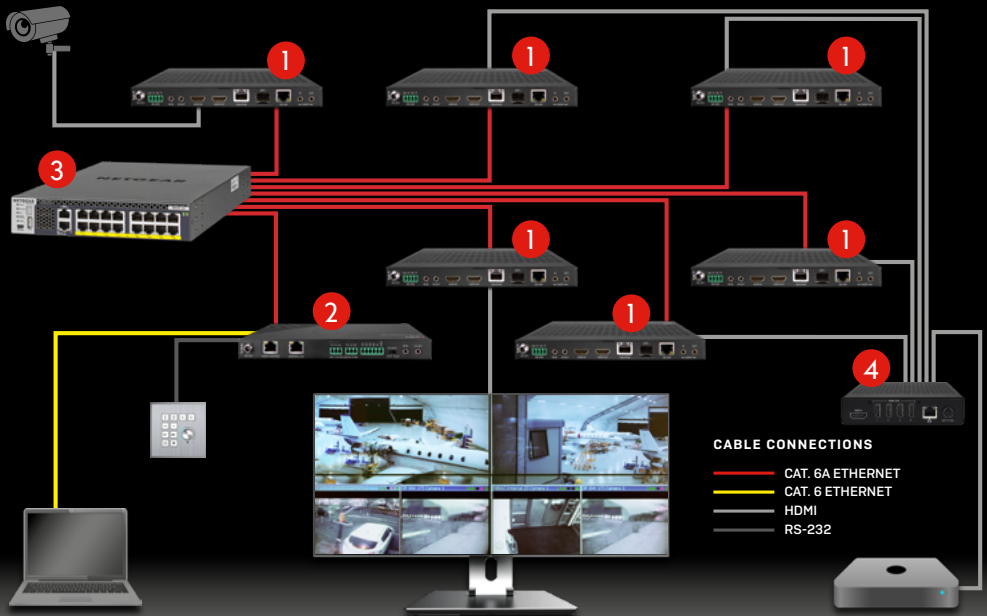

SOLUTIONS FOR THE WAY YOU WORK

CONTROL ROOM DEPENDABLE SOLUTIONS FOR CRITICAL SYSTEMS

CABLE CONNECTIONS

- CAT. 6A ETHERNET
- CAT. 6 ETHERNET
- HDMI
- RS-232

Lindy's cutting-edge SDVoE technology offers precision and reliability for mission-critical control environments. Multiple 4K60 HDMI® & USB SDVoE Transceivers, along with the SDVoE Controller, ensure flawless distribution of uncompressed 4K content with HDR support, multi-view capabilities, and video wall configurations up to 9x9.

With drag-and-drop control, seamless switching, and 10G network compatibility, this setup is ideal for monitoring centres, command stations, and other critical environments. Powered by a Netgear 10G switch and a Jupiter video processor, it offers scalable, reliable signal management and outstanding visual clarity.

1. **1 4K60 HDMI & USB SDVoE Transceiver**
   No. 38365
2. **2 SDVoE Controller**
   No. 38364
3. **3 Netgear PoE+ Managed Switch M4300-16X**
   www.netgear.com
4. **4 Jupiter Processor J4 HDMI**
   www.jupiter.com