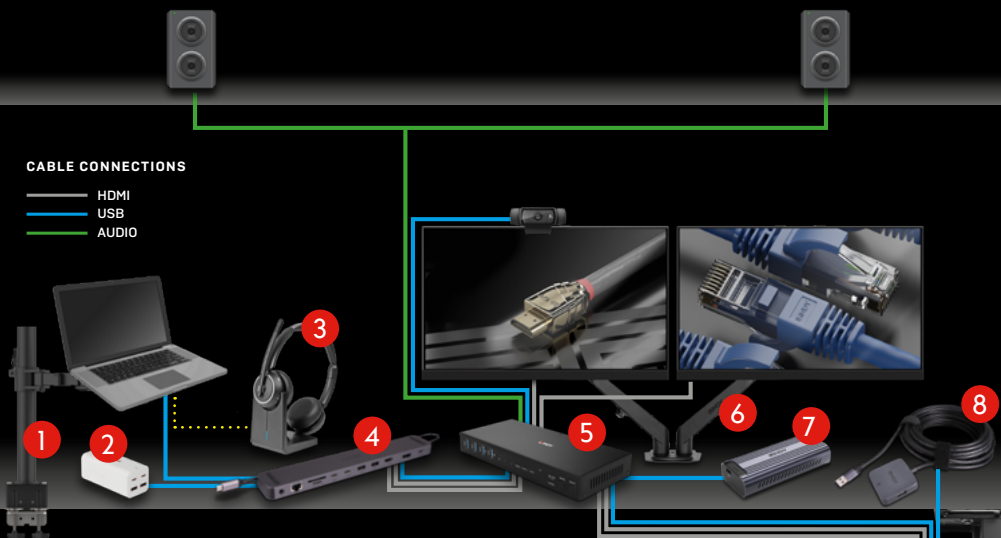

SOLUTIONS FOR THE WAY YOU WORK

HOME & OFFICE TECHNOLOGY THAT WORKS WHERE YOU DO

CABLE CONNECTIONS

- HDMI
- USB
- AUDIO

Lindy's innovative solutions transform home offices into productive, connected workspaces. From ergonomic laptop arms and high-performance docking stations to wireless headsets and KVM switches, our products streamline tasks and enhance efficiency. With smart connection management, ultra-fast data transfer, and flexible charging solutions, our range ensures your technology keeps pace with your needs.

1 Laptop/Notebook Display Arm

▶ No. 40982

2 100W 4-Port USB GaN Fast Charger

▶ No. 73441

3 Wireless Office Headset with charging base

▶ No. 20450

4 USB-C Laptop Mini Docking Station

▶ No. 43392

5 2 Port Dual Head HDMI 4K60, USB 3.0 KVM Switch

▶ No. 39314

6 Dual Mount Desktop Gas Spring Arm

▶ No. 40708

7 USB4 NVMe M.2 SSD Enclosure

▶ No. 43394

8 5m USB 3.0 Hub, 4 Ports

▶ No. 43388

9 Under Desk CPU Holder

▶ No. 40284