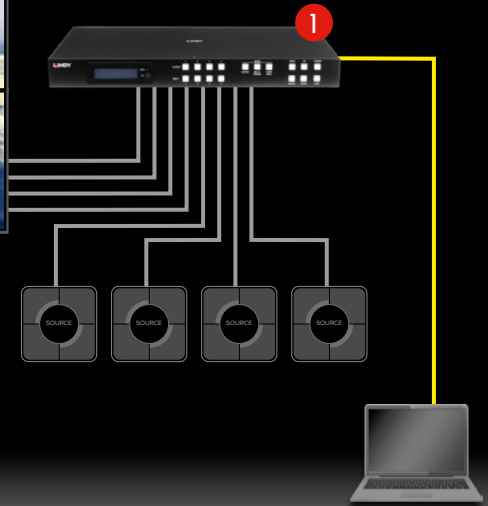

## CONNECTING

ULTRA HIGH SPEED HDMI  
CABLE, GOLD LINE, 1M-5M

▶ No. 37601 to 37604

SLIM DISPLAYPORT 1.4 CABLE  
0.5-3M

▶ No. 36460 to 36463

USB 4 TYPE C CABLE,  
40GBPS, ANTHRA LINE, 0.8M

▶ No. 36947

## PRESENTATION & INFORMATION WHERE INSPIRATION MEETS COMMUNICATION

**CABLE CONNECTIONS**  
— CAT. 6 ETHERNET  
— HDMI

Lindy's high-performance AV solutions transform how presentations and public displays engage audiences. The 4x4 HDMI® 4K60 Multi-View Matrix with Video Wall Scaling seamlessly connects four sources to a stunning multi-display video wall, delivering eye-catching visuals and advanced multi-view functionality.

With support for 4K@60Hz resolutions, instant seamless switching, and customisable layouts, this matrix ensures your message is displayed with precision and impact. Perfect for transport hubs, hospitality, and retail environments, it combines flexible control with professional-grade performance.