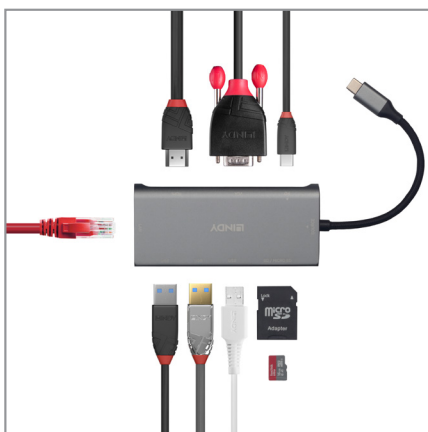

DST-MINI PLUS USB-C LAPTOP MINI DOCKING STATION

WHAT IT IS

The Lindy DST-Mini Plus is a compact, multifunctional solution for hybrid workers. Housed in a robust aluminium case with a high-quality braided USB-C cable, this dock has been designed for durability during travel. With support for HDMI and VGA, this product is ideal for those who have a legacy VGA monitor they wish to continue to use.

FEATURES DisplayPort Alternate Mode

ALLOWS up to 100W charging using USB Power Delivery 3.0

WHY YOU NEED IT

- EXTENDED DISPLAYS.** The DST-Mini Plus can support a 4k extended display at 30Hz or 1080p Full HD 60Hz via its HDMI port. It does this through a single USB-C connection using DisplayPort Alternate Mode. Alternatively, you can access crisp 1080p Full HD via the legacy VGA connection. If both video outputs are connected, 1080p Full HD is possible with the displays showing mirrored content.
- PASS-THROUGH CHARGING.** Thanks to the USB-C Power Delivery you can expect up to 100W fast charging (depending on the USB-C charger and how much power the dock is using). Simply connect one USB-C cable and be confident that your connected laptop will be fully charged and ready to go.
- PLUG-AND-PLAY.** The Mini Plus does not require any driver installation. This allows for seamless large-scale implementation and a hassle-free experience.
- ADDED CONNECTIVITY.** Providing three SuperSpeed USB Type A ports (5Gbps), SD/micro SD card reader, USB-C PD, Gigabit Ethernet, VGA and HDMI, the DST-Mini Plus unlocks a world of connectivity for your device.

DST-MINI PLUS

The versatile mini docking station with 4K HDMI and support for VGA.

WHERE IT GOES

RESIDENTIAL

OFFICE

HYBRID
WORKING

EDUCATION

Sleek and compact solution.

Neat connection for multiple ports.

Connects to any computer that supports USB Type C and DisplayPort Alternate Mode.