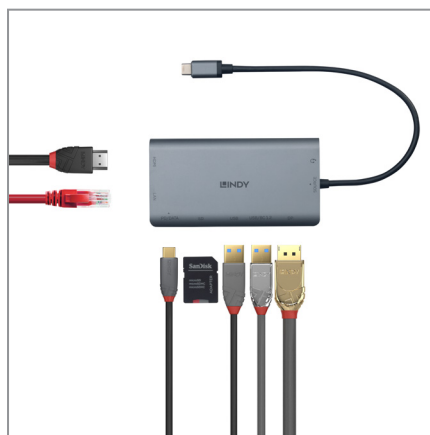

DST-MINI XT

USB-C LAPTOP MINI DOCKING STATION

WHAT IT IS

The DST-Mini XT is Lindy's feature-packed compact docking station. Housed in robust aluminium, this dock has been designed for users that need greater additional connectivity, in a portable form factor.

FEATURES DisplayPort Alternate Mode and BC 1.2 for fast charging of connected mobile devices

ALLOWS USB Power Delivery (PD 3.0 up to 100W) to charge the connected laptop

WHY YOU NEED IT

- EXTENDED DISPLAYS.** This DST-Mini XT can support a single extended display with 4k 30Hz capability through the HDMI or DisplayPort connections. Dual display setups are also possible with crisp Full HD 1080p. This makes the Mini XT the perfect solution for any creative, data analyst or spreadsheet user.
- ADDED CONNECTIVITY.** Including the HDMI and DisplayPort connections, the Mini XT can unlock a world of connectivity for your device. Delivering Gigabit Ethernet, SD/micro SD card reader, USB-C, SuperSpeed USB Type A ports and a combined 3.5mm headphone & microphone port.
- MULTIFUNCTION PORT.** To pack as much functionality into this smaller form factor, we have included a multifunction USB Type A port. Delivering both SuperSpeed data transfer (5Gbps) and USB Battery Charging Specification 1.2 with one port, you can charge portable devices, including mobile phones.
- PASS-THROUGH CHARGING.** Thanks to the USB-C PD 3.0, by connecting a USB-C charger to the DST-Mini XT you can expect up to 100W fast charging. Simply connect one USB-C cable and be confident that your connected laptop will be fully charged and ready to go.

DST-MINI XT

Feature packed mini docking station with BC1.2 device charging and 4k via HDMI or DisplayPort.

WHERE IT GOES

RESIDENTIAL

OFFICE

HYBRID WORKING

EDUCATION

Sleek and compact design.

Neat connection for multiple ports.

Connects to any computer that supports USB Type C and DisplayPort Alternate Mode.