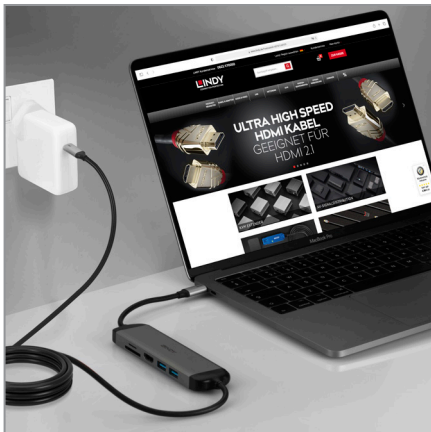

DST-MICRO 140

DST-Micro 140 is the ultimate travel dock with 4K HDMI and 1.4m 60W charging cable.

Neat connection for multiple ports.