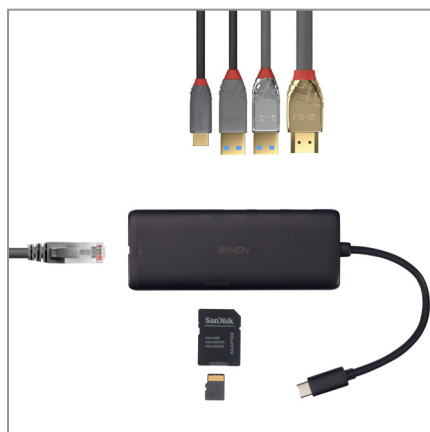

## WHAT IT IS

The Lindy DST Mini is a compact, multifunction mini docking station. This product is great for those who need a lightweight, portable solution but cannot compromise on functionality. With SuperSpeed USB, 4k capability and pass-through charging, this docking station is a great solution for any hybrid worker.

## WHY YOU NEED IT

- MULTIFUNCTIONAL PORTS.** The DST-Mini's USB Type A ports are multifunctional. This means that not only do they support SuperSpeed data transfer, but also USB Battery Charging Specification 1.2 for charging mobile devices and other smaller peripherals, quickly.
- ADDED CONNECTIVITY.** Delivering two USB Type A, a PD 3.0 USB-C, 4k HDMI, SD/micro SD card reader and Gigabit Ethernet, this docking station unlocks a world of connectivity for your device.
- PLUG-AND-PLAY.** The DST-Mini does not require any driver installation. This allows for seamless large-scale implementation and a hassle-free experience.

## DST-MINI

Affordable compact docking station with 4K HDMI and BC 1.2 device charging.

### WHERE IT GOES

RESIDENTIAL

OFFICE

HYBRID WORKING

EDUCATION

Sleek and compact design.

Neat connection for multiple ports.

Connects to any computer that supports USB Type C and DisplayPort Alternate Mode.