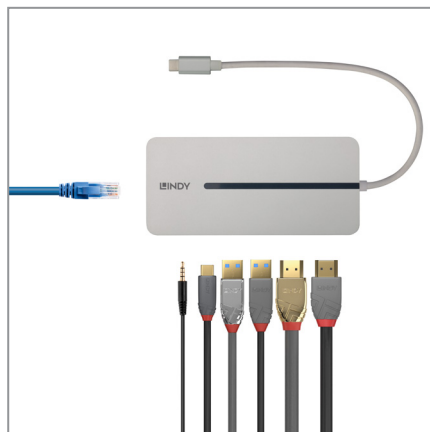

DST-MX DUO

USB-C MACBOOK / LAPTOP MINI DOCKING STATION

WHAT IT IS

The Lindy DST-Mx Duo is a premium solution for connecting your Macbook (including M1 & M2) or Windows laptop to a range of peripherals. Part of Lindy's expert range of Laptop Docking Stations, this product has been designed with Mac users in mind. Maximising the productivity of any creative by providing extended screen real estate with Ultra HD quality as well as SuperSpeed data transfer for your USB peripherals. Housed in a robust aluminium body, the Mx Duo is reliable and compact, perfect for travel.

Neat connection for multiple ports.

Connects to any computer that
supports USB Type C.